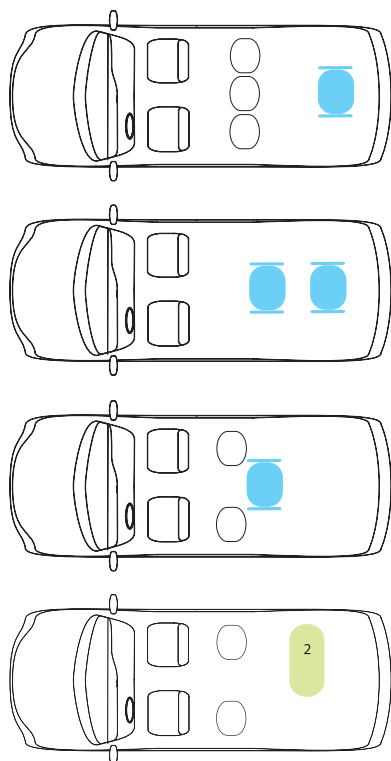

Savaria® Rear Entry for Dodge Caravan

EASY ACCESS FOR THE #1 MINIVAN

The Savaria rear entry design for North America's most popular minivan provides easy access for up to two wheelchair passengers. With an industry-leading 34" width rear opening and superior fit and finish, this conversion is ideal for families and commercial taxi use. The lightweight, easy-to-deploy ramp provides a gentle slope and the 56" entrance height provides ample room for access for mobility devices including scooters.

Savaria® Rear Entry for Dodge Caravan

EASY ACCESS FOR THE #1 MINIVAN

Seating Options Include:

- Lowered floor design extends 96" long by 34" wide
- Accommodates two wheelchair passengers
- Superior fit and finish details with added sound dampening
- Lightweight, bi-folding ramp is easy to open and close and features double locking latch system for safety
- Retractable tie-down system to secure wheelchair/mobility device included
- 3-year warranty (60,000km/36,000 mile)* Consult web site or dealer for full details
- Built to meet or exceed all US and Canadian safety standards (FMVSS/CMVSS) and is D409 and ADA compliant
- Seating options include optional 3-person second row bench seat and 2-person third row bench seat
- Optional storage bin with footplate
- Optional extra long 13' retractors to allow easy attachment in the ramp area, rather than inside the vehicle

*personal use warranty only

SPECIFICATIONS

Entrance height	56"/1422 mm
Floor width	34"/864 mm
Floor length	96"/2438 mm
Ramp length	61"/1549 mm
Ramp width	33"/838 mm
Ramp ratio	1:6 mm
Lowest ground clearance	5 3/8"/137 mm
Rear ground clearance	8"/203 mm
Vehicle height	73"/1854 mm
Wheelchair position width with third row bench seat in place	31"/787 mm